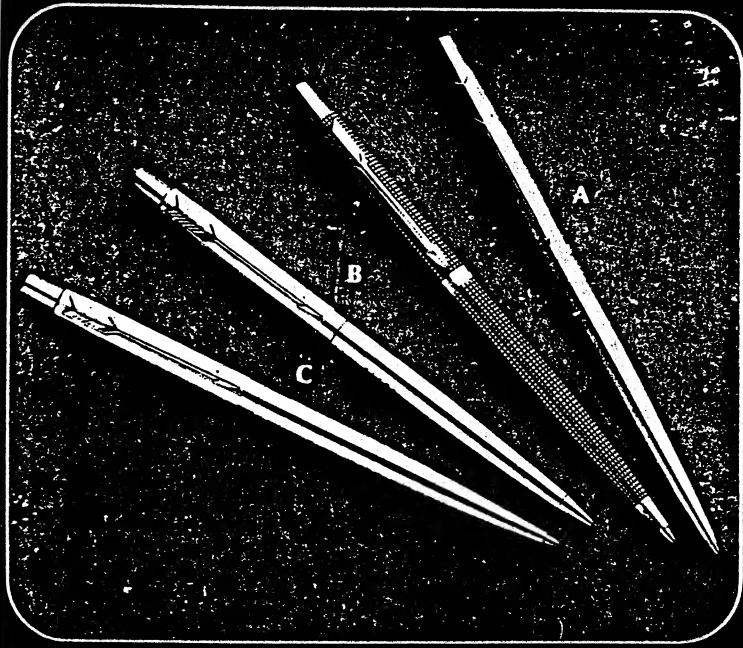

A Flighter ball pen & pencil set (brushed stainless steel).

75263(4) \$15.00

ball pen only 65263 \$7.50

pencil only 65264 \$7.50

C Imperial (22K gold electroplate) ball pen & pencil set.

75443(4) \$40.00

ball pen only 65443 \$20.00

pencil only 65444 \$20.00

B Sterling silver ball pen & pencil set.

75273(4) \$50.00

ball pen only 65273 \$25.00

pencil only 65274 \$25.00

PARKER BALL PENS WRITE LONGER

Silhouette slim, yet hold the big Parker refills that write better months longer.

PARKER 50 FLIGHTER PENS

DURABLE, CONTEMPORARY

A Parker 50 fountain pen & ball pen set in stainless steel

76511(3) \$40.00

pen only 66511 \$25.00

ball pen only 66513 \$15.00

MS. PARKER BY PUCCI

FLOATING BALL PEN